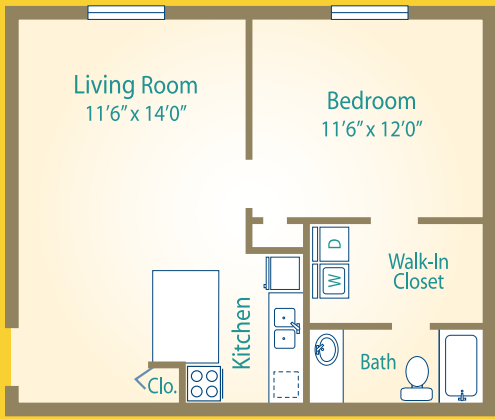

The logo features a central white circle containing the text 'TALLY SQUARE APARTMENTS'. The word 'TALLY' is in a large, dark brown serif font. 'SQUARE' is in a smaller, dark brown serif font, with a thin yellow horizontal line underneath it. 'APARTMENTS' is in a smaller, dark brown serif font. The circle is surrounded by a teal-colored ring with a dark blue outer border. The background is white.

TALLY  
SQUARE  
APARTMENTS

1 Bed 1 Bath • 586 Sq Ft

RENT \$ \_\_\_\_\_

DEPOSIT \$ \_\_\_\_\_

1 Bed 1 Bath Deluxe • 754 Sq Ft

RENT \$ \_\_\_\_\_

DEPOSIT \$ \_\_\_\_\_

2 Bed 1 Bath • 948 Sq Ft

RENT \$ \_\_\_\_\_

DEPOSIT \$ \_\_\_\_\_

2 Bed 2 Bath • 1,063 Sq Ft

RENT \$ \_\_\_\_\_

DEPOSIT \$ \_\_\_\_\_

RENT \$ \_\_\_\_\_  
 DEPOSIT \$ \_\_\_\_\_

RENT \$ \_\_\_\_\_  
 DEPOSIT \$ \_\_\_\_\_