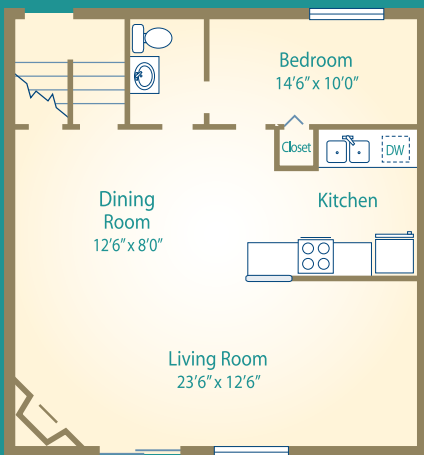

RENT \$ \_\_\_\_\_

DEPOSIT \$ \_\_\_\_\_

2 Bed 2 Bath • 1,063 Sq Ft

RENT \$ \_\_\_\_\_

DEPOSIT \$ \_\_\_\_\_

RENT \$ \_\_\_\_\_  
 DEPOSIT \$ \_\_\_\_\_

RENT \$ \_\_\_\_\_  
 DEPOSIT \$ \_\_\_\_\_