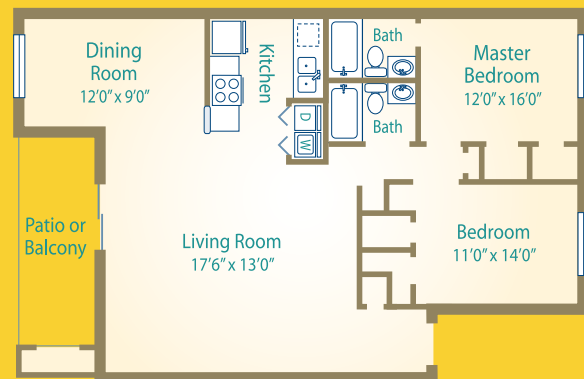

TALLY  
SQUARE  
APARTMENTS

1 Bed 1 Bath • 586 Sq Ft

RENT \$ \_\_\_\_\_

DEPOSIT \$ \_\_\_\_\_

1 Bed 1 Bath Deluxe • 754 Sq Ft

RENT \$ \_\_\_\_\_

DEPOSIT \$ \_\_\_\_\_

2 Bed 1 Bath • 948 Sq Ft

RENT \$ \_\_\_\_\_

DEPOSIT \$ \_\_\_\_\_

2 Bed 2 Bath • 1,063 Sq Ft

RENT \$ \_\_\_\_\_

DEPOSIT \$ \_\_\_\_\_

RENT \$ \_\_\_\_\_  
 DEPOSIT \$ \_\_\_\_\_

RENT \$ \_\_\_\_\_  
 DEPOSIT \$ \_\_\_\_\_