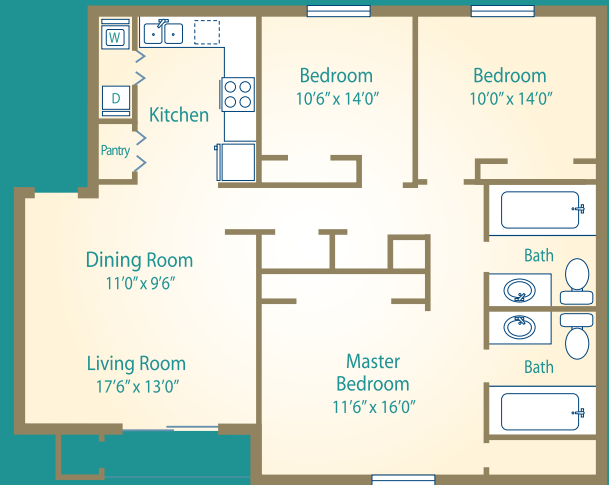

TALLY  
SQUARE  
APARTMENTS

1 Bed 1 Bath • 586 Sq Ft

RENT \$ \_\_\_\_\_

DEPOSIT \$ \_\_\_\_\_

1 Bed 1 Bath Deluxe • 754 Sq Ft

RENT \$ \_\_\_\_\_

DEPOSIT \$ \_\_\_\_\_

2 Bed 1 Bath • 948 Sq Ft

RENT \$ \_\_\_\_\_

DEPOSIT \$ \_\_\_\_\_

2 Bed 2 Bath • 1,063 Sq Ft

RENT \$ \_\_\_\_\_

DEPOSIT \$ \_\_\_\_\_

RENT \$ \_\_\_\_\_  
 DEPOSIT \$ \_\_\_\_\_

RENT \$ \_\_\_\_\_  
 DEPOSIT \$ \_\_\_\_\_