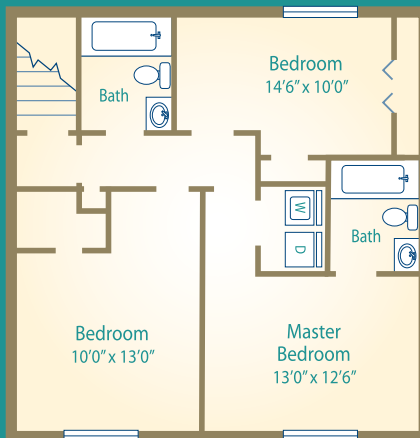

TALLY  
SQUARE  
APARTMENTS

1 Bed 1 Bath • 586 Sq Ft

RENT \$ \_\_\_\_\_

DEPOSIT \$ \_\_\_\_\_

1 Bed 1 Bath Deluxe • 754 Sq Ft

RENT \$ \_\_\_\_\_

DEPOSIT \$ \_\_\_\_\_

2 Bed 1 Bath • 948 Sq Ft

RENT \$ \_\_\_\_\_

DEPOSIT \$ \_\_\_\_\_

2 Bed 2 Bath • 1,063 Sq Ft

RENT \$ \_\_\_\_\_

DEPOSIT \$ \_\_\_\_\_

RENT \$ \_\_\_\_\_  
 DEPOSIT \$ \_\_\_\_\_

RENT \$ \_\_\_\_\_  
 DEPOSIT \$ \_\_\_\_\_