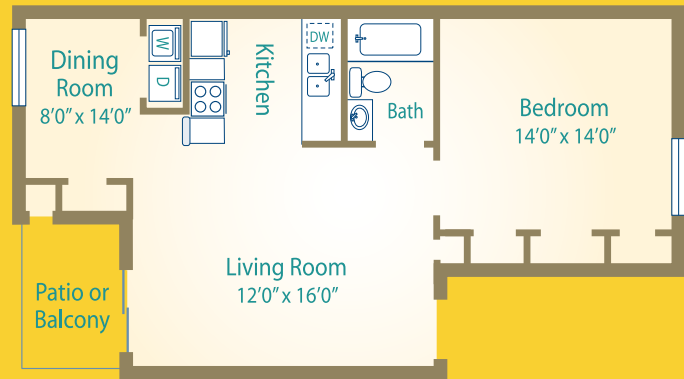

TALLY  
SQUARE  
APARTMENTS

1 Bed 1 Bath • 586 Sq Ft

RENT \$ \_\_\_\_\_

DEPOSIT \$ \_\_\_\_\_

1 Bed 1 Bath Deluxe • 754 Sq Ft

RENT \$ \_\_\_\_\_

DEPOSIT \$ \_\_\_\_\_

2 Bed 1 Bath • 948 Sq Ft

RENT \$ \_\_\_\_\_

DEPOSIT \$ \_\_\_\_\_

2 Bed 2 Bath • 1,063 Sq Ft

RENT \$ \_\_\_\_\_

DEPOSIT \$ \_\_\_\_\_

RENT \$ \_\_\_\_\_  
 DEPOSIT \$ \_\_\_\_\_

RENT \$ \_\_\_\_\_  
 DEPOSIT \$ \_\_\_\_\_