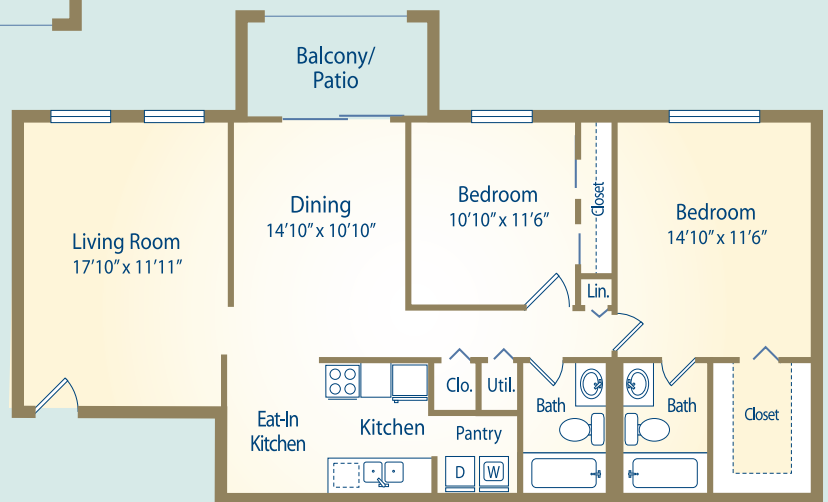

APARTMENT FEATURES COMMUNITY FEATURES

*Coming Soon

1 Bed 1 Bath • 942 Sq Ft

Rent: _____ Deposit: _____

2 Bed 1.5 Bath • 1,302 Sq Ft

Rent: _____ Deposit: _____

2 Bed 2 Bath • 1,276 Sq Ft

Rent: _____ Deposit: _____

2 Bed 2 Bath • 1,138 Sq Ft

Rent: _____ Deposit: _____

3 Bed 2 Bath • 1,476 Sq Ft

Rent: _____

Deposit: _____

3 Bed 2 Bath • 1,534 Sq Ft

Rent: _____

Deposit: _____