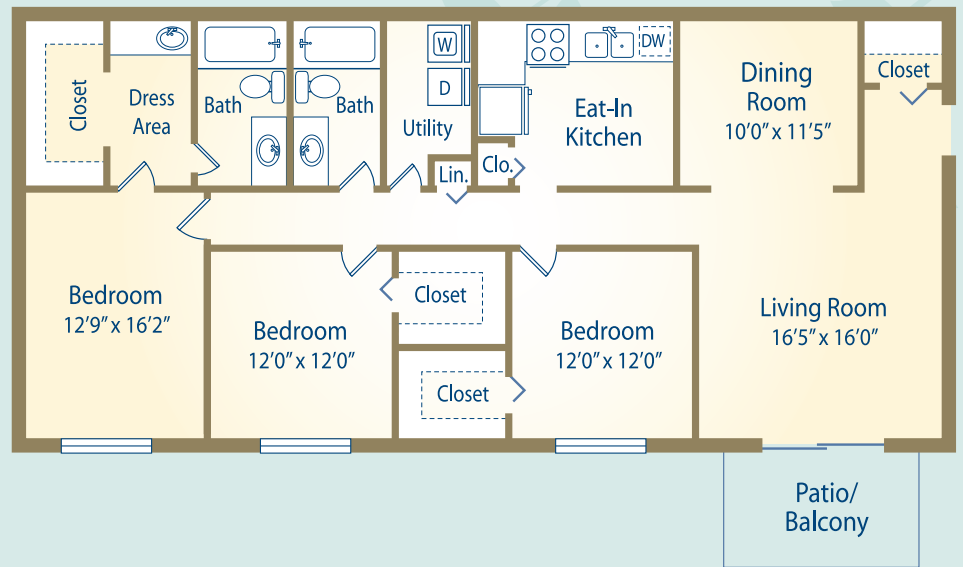

APARTMENT FEATURES COMMUNITY FEATURES

*Coming Soon

1 Bed 1 Bath • 942 Sq Ft

Rent: _____ Deposit: _____

2 Bed 1.5 Bath • 1,302 Sq Ft

Rent: _____ Deposit: _____

2 Bed 2 Bath • 1,276 Sq Ft

Rent: _____ Deposit: _____

2 Bed 2 Bath • 1,138 Sq Ft

Rent: _____ Deposit: _____

3 Bed 2 Bath • 1,476 Sq Ft

Rent: _____

Deposit: _____

3 Bed 2 Bath • 1,534 Sq Ft

Rent: _____

Deposit: _____

**3 Bed 2.5 Bath Townhome
1,539 Sq Ft**

Rent: _____

Deposit: _____