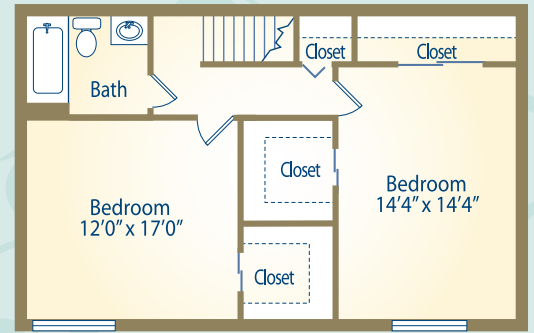

APARTMENT FEATURES COMMUNITY FEATURES

*Coming Soon

1 Bed 1 Bath • 942 Sq Ft

Rent: _____ Deposit: _____

2 Bed 1.5 Bath • 1,302 Sq Ft

Rent: _____ Deposit: _____

2 Bed 2 Bath • 1,276 Sq Ft

Rent: _____ Deposit: _____

2 Bed 2 Bath • 1,138 Sq Ft

Rent: _____ Deposit: _____

3 Bed 2 Bath • 1,476 Sq Ft

Rent: _____

Deposit: _____

3 Bed 2 Bath • 1,534 Sq Ft

Rent: _____

Deposit: _____