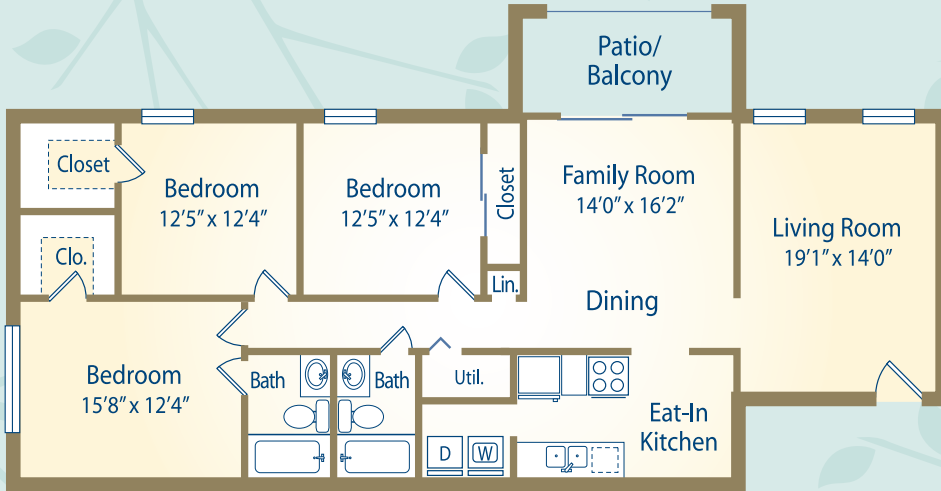

APARTMENT FEATURES COMMUNITY FEATURES

*Coming Soon

1 Bed 1 Bath • 942 Sq Ft

Rent: _____ Deposit: _____

2 Bed 1.5 Bath • 1,302 Sq Ft

Rent: _____ Deposit: _____

2 Bed 2 Bath • 1,276 Sq Ft

Rent: _____ Deposit: _____

2 Bed 2 Bath • 1,138 Sq Ft

Rent: _____ Deposit: _____

3 Bed 2 Bath • 1,476 Sq Ft

Rent: _____

Deposit: _____

3 Bed 2 Bath • 1,534 Sq Ft

Rent: _____

Deposit: _____