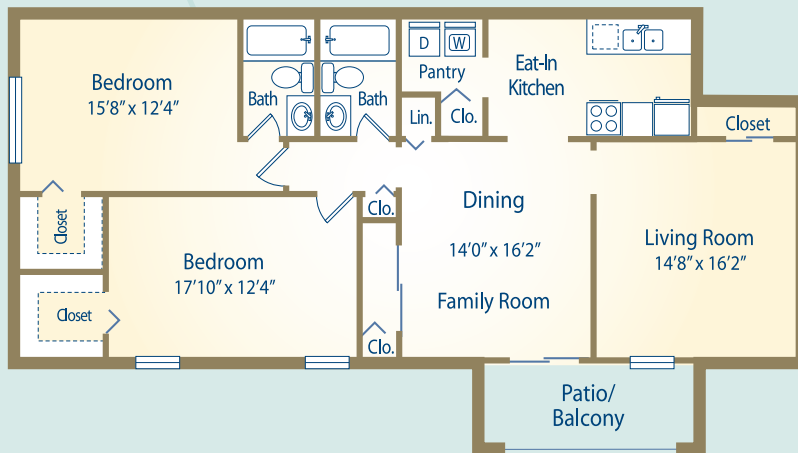

APARTMENT FEATURES COMMUNITY FEATURES

*Coming Soon

1 Bed 1 Bath • 942 Sq Ft

Rent: _____ Deposit: _____

2 Bed 1.5 Bath • 1,302 Sq Ft

Rent: _____ Deposit: _____

2 Bed 2 Bath • 1,276 Sq Ft

Rent: _____ Deposit: _____

2 Bed 2 Bath • 1,138 Sq Ft

Rent: _____ Deposit: _____

3 Bed 2 Bath • 1,476 Sq Ft

Rent: _____

Deposit: _____

3 Bed 2 Bath • 1,534 Sq Ft

Rent: _____

Deposit: _____