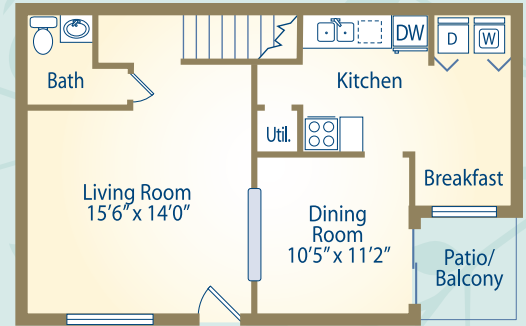

APARTMENT FEATURES COMMUNITY FEATURES

*Coming Soon

1 Bed 1 Bath • 942 Sq Ft

Rent: _____ Deposit: _____

2 Bed 1.5 Bath • 1,302 Sq Ft

Rent: _____ Deposit: _____

2 Bed 2 Bath • 1,276 Sq Ft

Rent: _____ Deposit: _____

2 Bed 2 Bath • 1,138 Sq Ft

Rent: _____ Deposit: _____

3 Bed 2 Bath • 1,476 Sq Ft

Rent: _____

Deposit: _____

3 Bed 2 Bath • 1,534 Sq Ft

Rent: _____

Deposit: _____